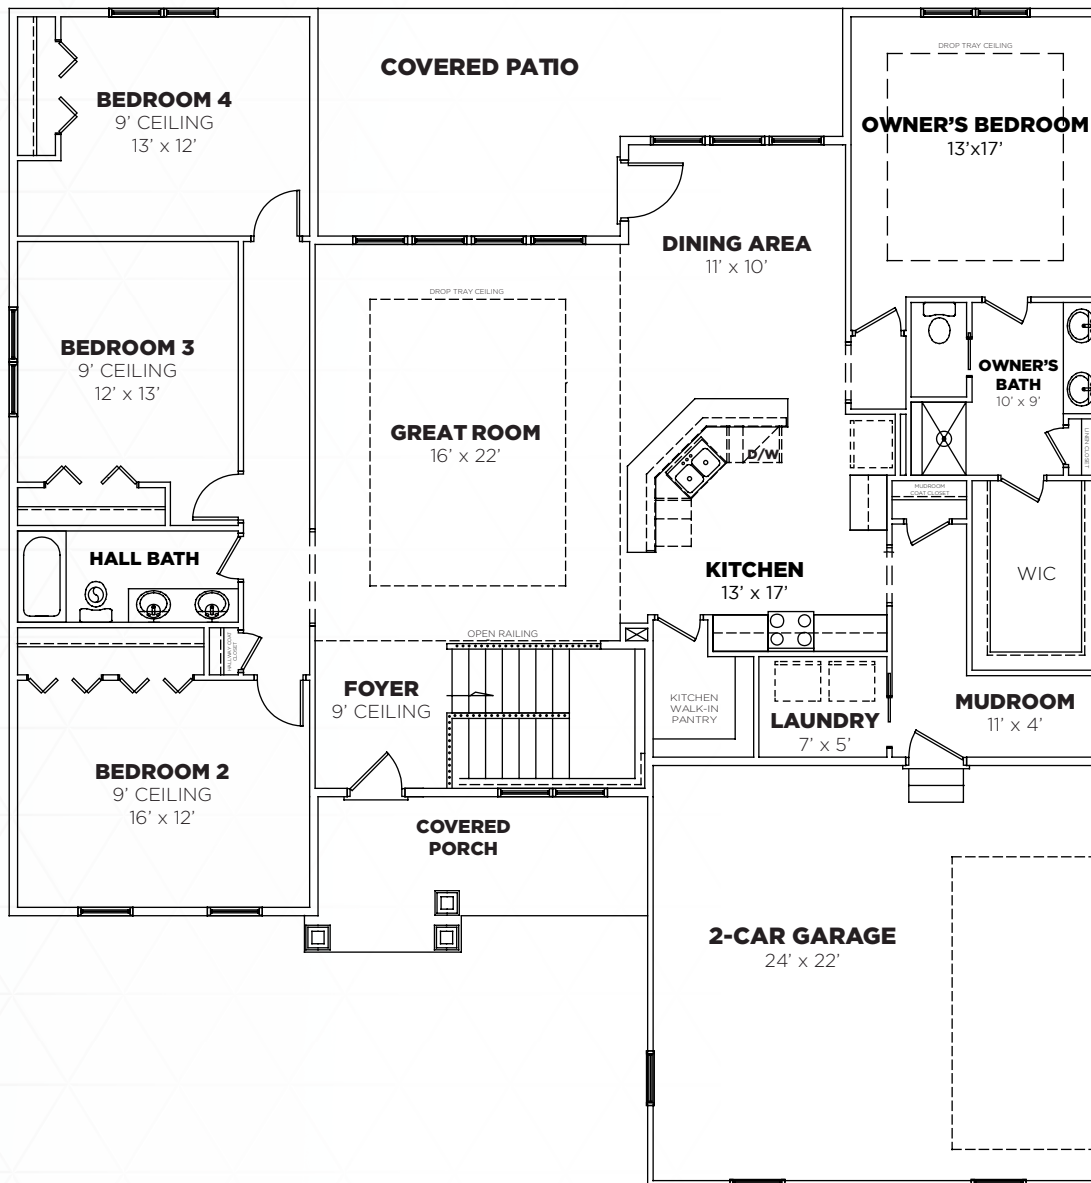

***DISCLAIMER: Plans and specifications are subject to change without notice. Dimensions are rounded and do not take wall thickness and construction material considerations into account.**

the Aspen

*DISCLAIMER: Plans and specifications are subject to change without notice

FRONT ELEVATION

Ranch | 2,371 Sq. Ft.
4 Bed | 2 Bath | 2 Car Garage

***DISCLAIMER: Plans and specifications are subject to change without notice. Dimensions are rounded and do not take wall thickness and construction material considerations into account.**

the Aspen

*DISCLAIMER: Plans and specifications are subject to change without notice

FIRST FLOOR

Ranch | 2,371 Sq. Ft.
4 Bed | 2 Bath | 2 Car Garage