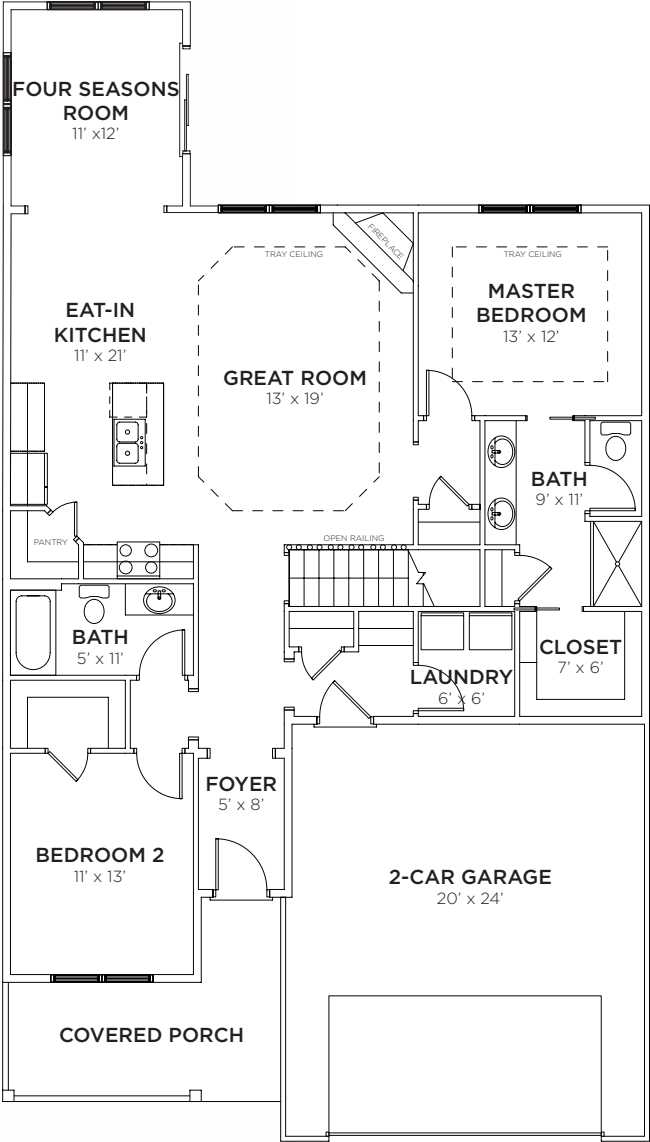

# the WALNUT

\*DISCLAIMER: Plans and specifications are subject to change without notice.

## *ELEVATION*

Villa / Ranch | 1,522 Sq. Ft.  
2 Bed | 2 Bath | 2 Car Garage

## FIRST FLOOR

Villa / Ranch | 1,522 Sq. Ft.  
2 Bed | 2 Bath | 2 Car Garage

## *OPTIONAL BASEMENT LAYOUT*

Villa / Ranch | 1,522 Sq. Ft.  
2 Bed | 2 Bath | 2 Car Garage