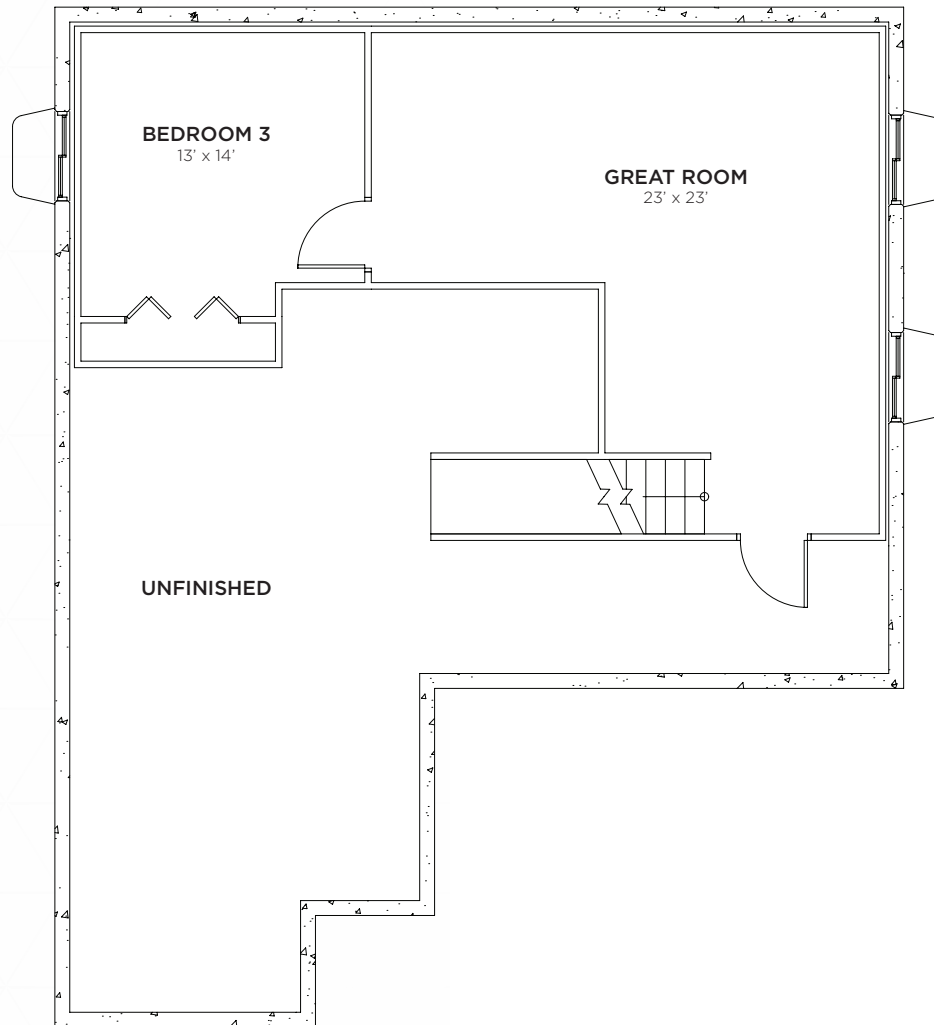

## *ELEVATION*

Villa / Ranch | 1,522 Sq. Ft.  
2 Bed | 2 Bath | 2 Car Garage

## FIRST FLOOR

Villa / Ranch | 1,522 Sq. Ft.  
2 Bed | 2 Bath | 2 Car Garage

## *OPTIONAL BASEMENT LAYOUT*

Villa / Ranch | 1,522 Sq. Ft.  
2 Bed | 2 Bath | 2 Car Garage