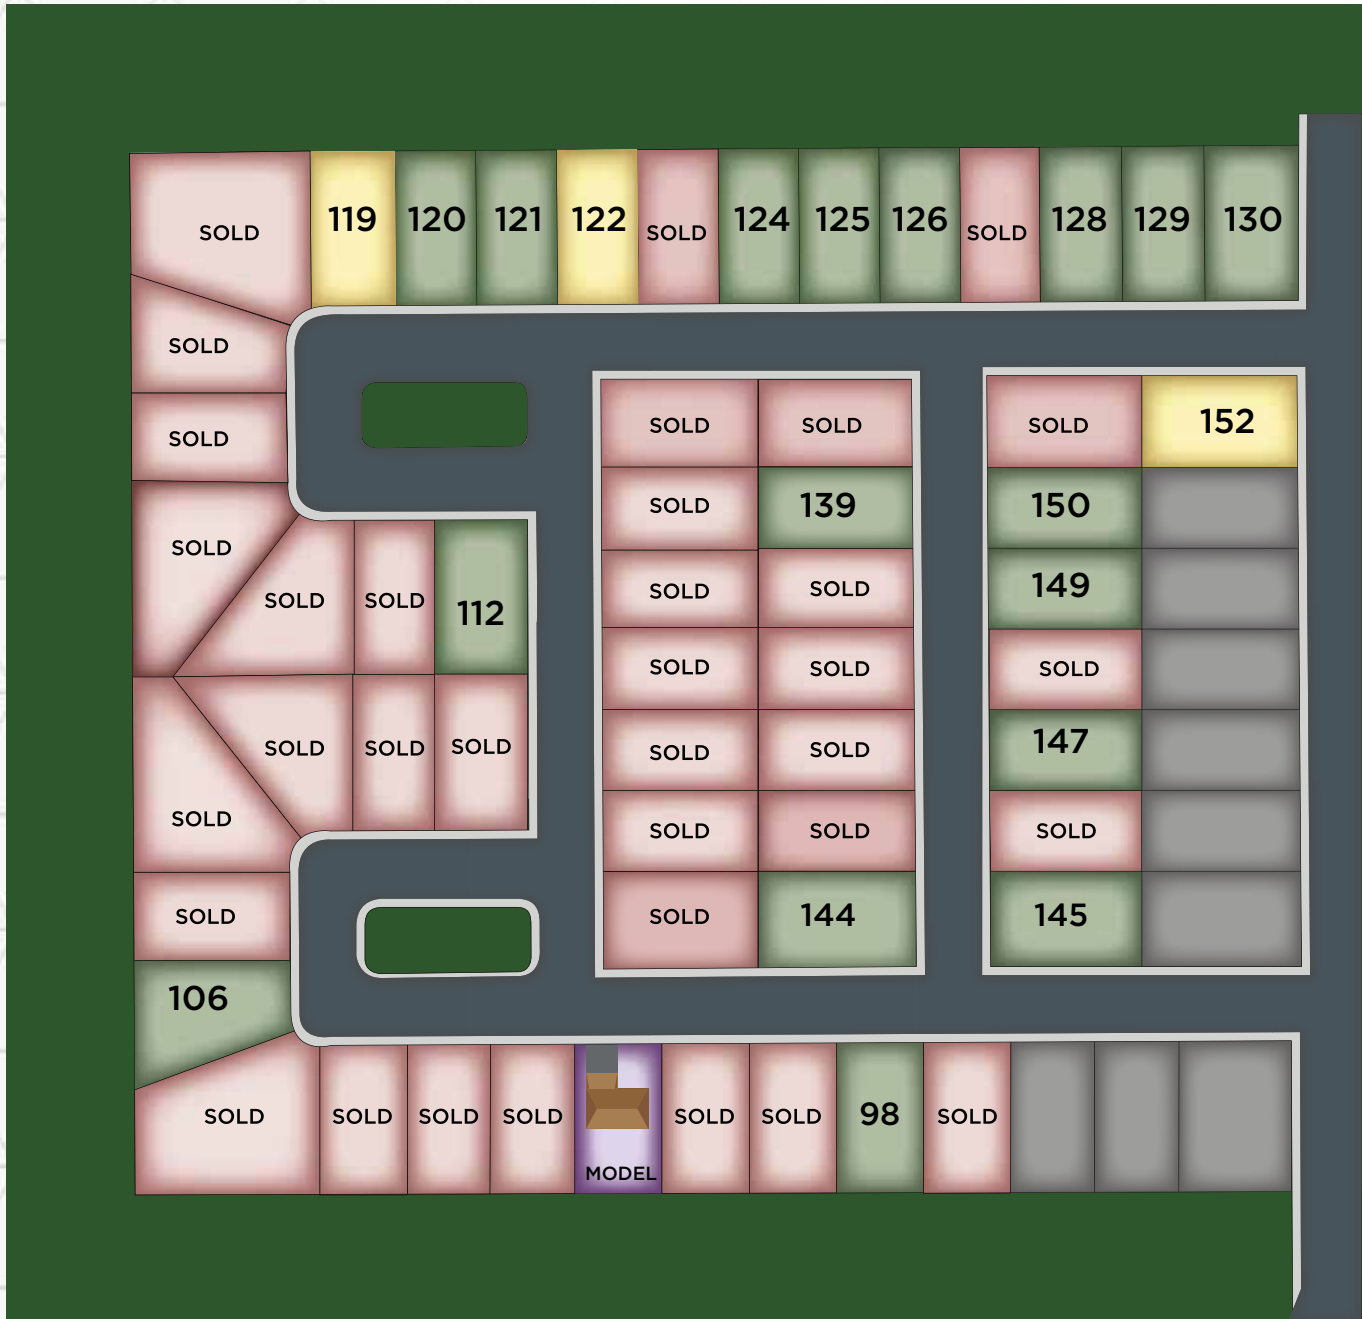

Prairie Ridge

Hampshire, Illinois

Last Updated: February 24, 2021

AVAILABLE/FOR SALE
 QUICK MOVE-IN HOME
 MODEL HOME