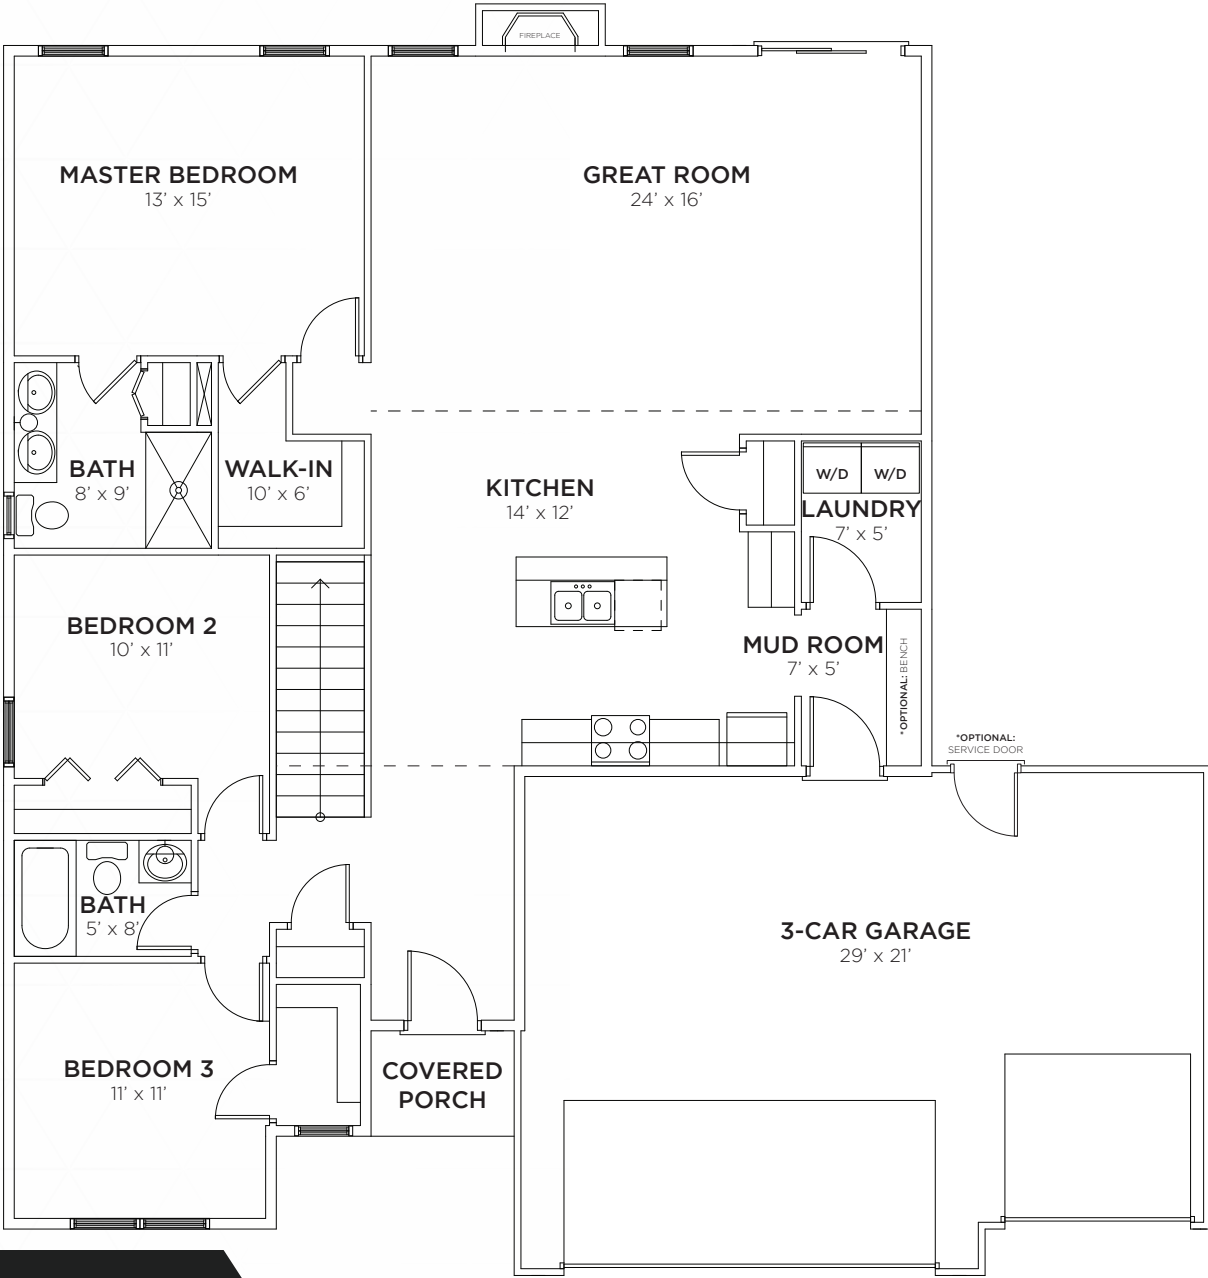

## *FARMHOUSE ELEVATION*

Ranch | 1,600 Sq. Ft.  
3 Bed | 2 Bath | 3 Car Garage

## *CORTLAND & GENOA ELEVATION*

Ranch | 1,600 Sq. Ft.  
3 Bed | 2 Bath | 3 Car Garage