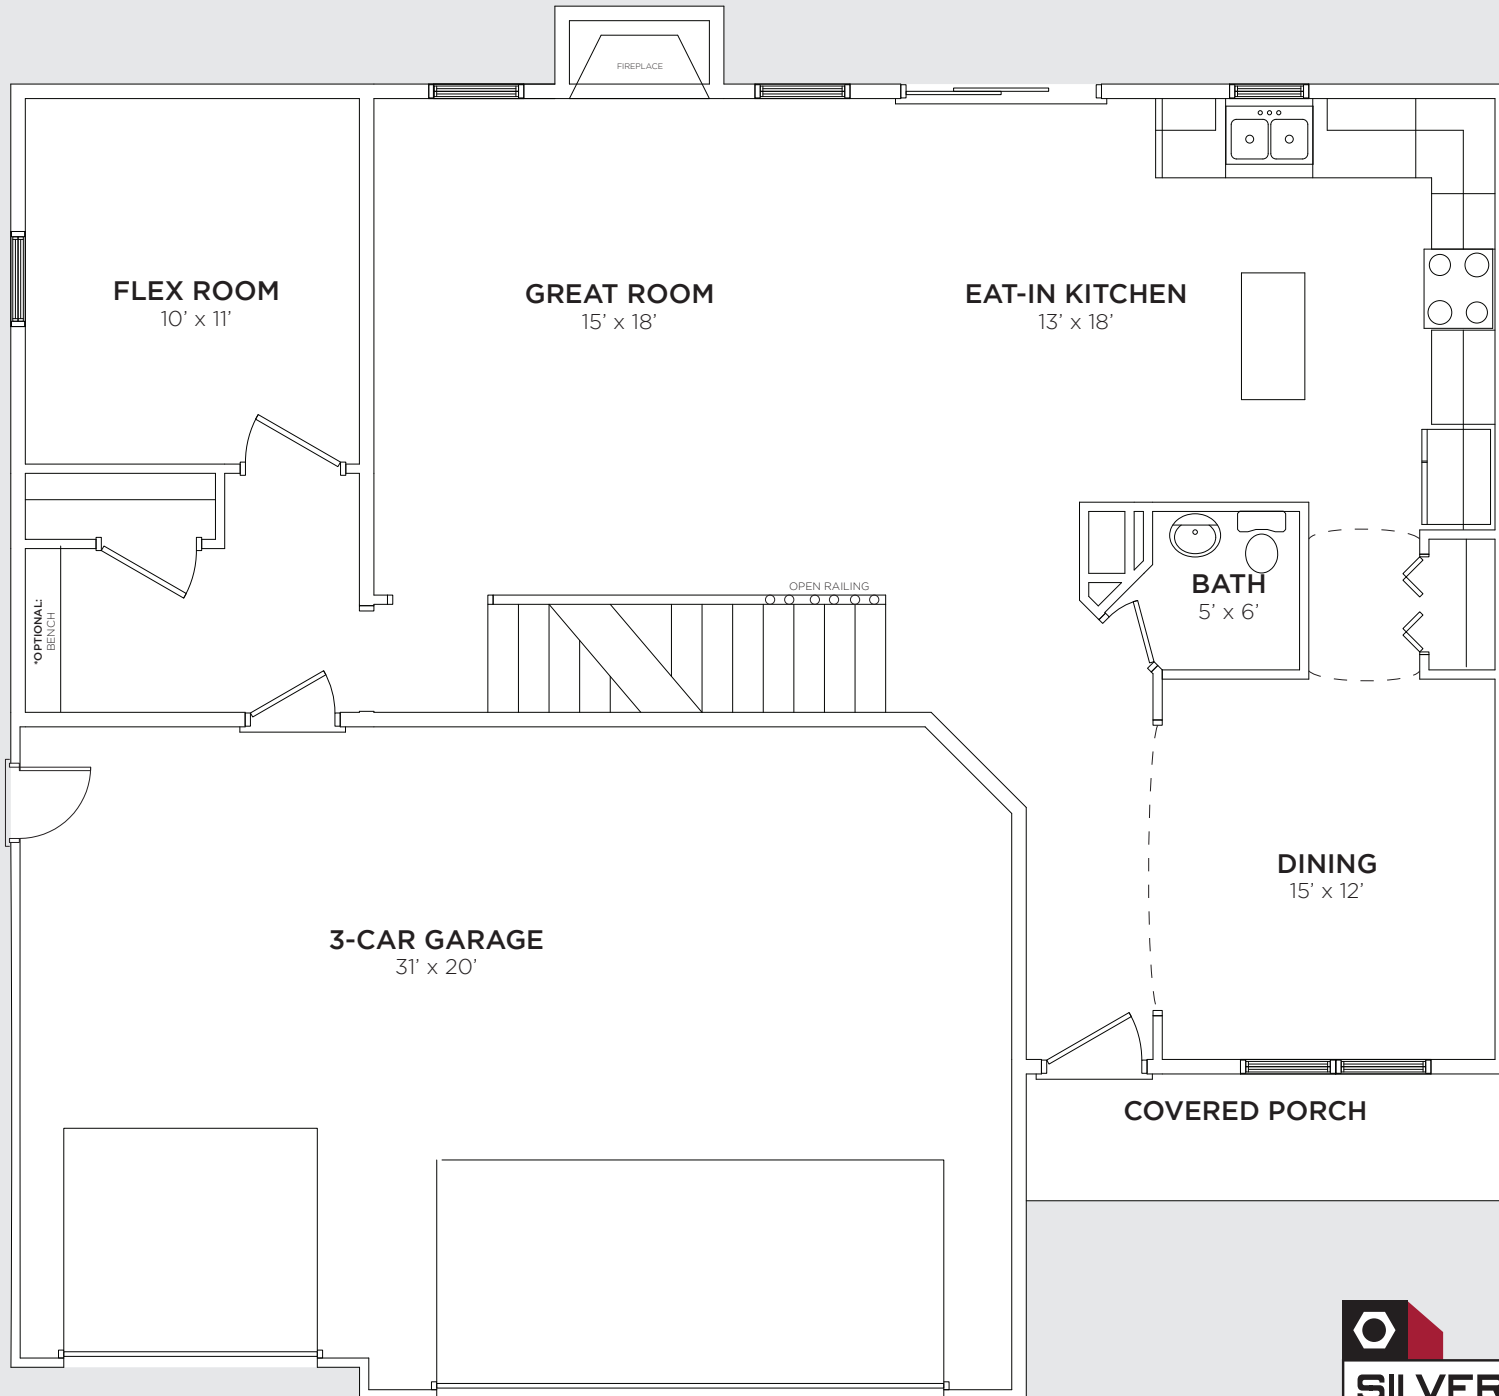

The Haven 2.0: Front Elevation

www.silverthornehomebuilders.com

www.silverthornehomebuilders.com